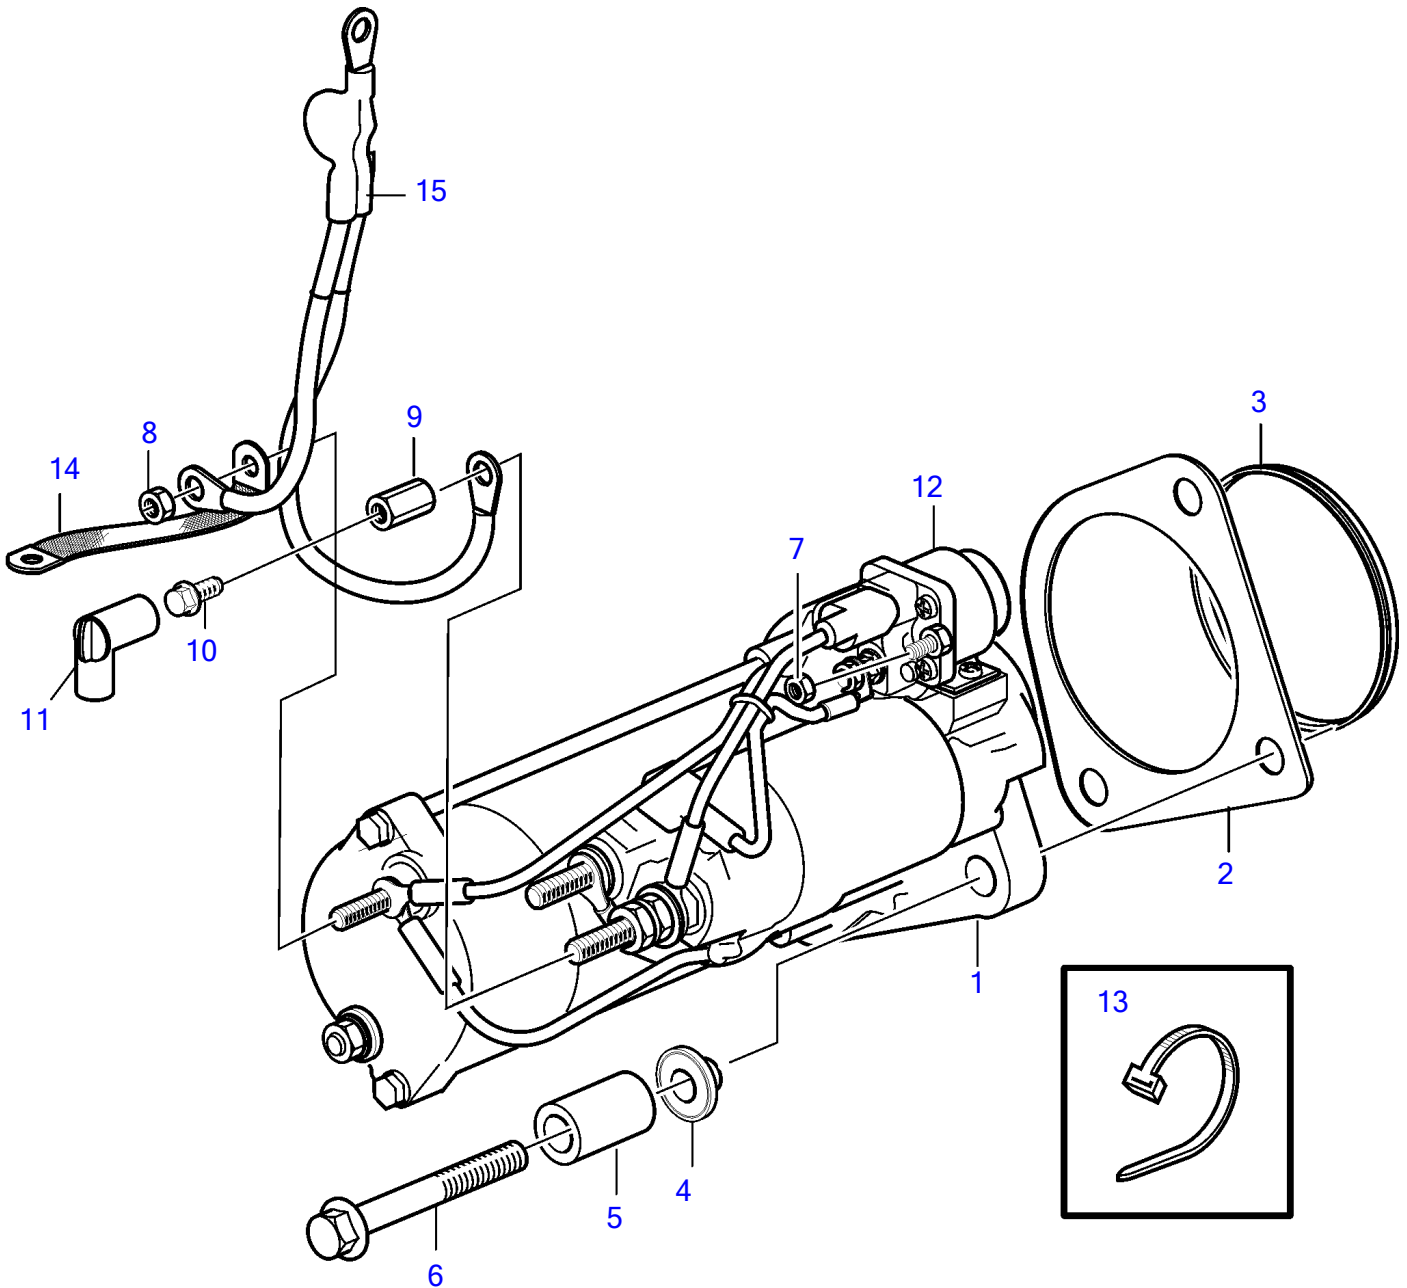

D4-180I-B, D4-180I-C, D4-180I-D, D4-180I-E, D4-210A-A, D4-225A-B, D4-210I-A, D4-210I-B, D4-225I-B, D4-225A-C, D4-225A-D, D4-225I-C, D4-225I-D, D4-260A-A, D4-260A-B, D4-260A-C, D4-260A-D, D4-260D-B, D4-260D-C, D4-260D-D, D4-260I-A, D4-260I-B, D4-260I-C, D4-260I-D, D4-300A-A, D4-300A-C, D4-300A-D, D4-300D-A, D4-300D-C, D4-300I-A, D4-300I-C, D4-300I-D, D4-225A-E, D4-225I-E, D4-260A-E, D4-260D-E, D4-260I-E, D4-300A-E, D4-300D-E, D4-300D-D, D4-300I-E

26430

D4-180I-B, D4-180I-C, D4-180I-D, D4-180I-E, D4-210A-A, D4-225A-B, D4-210I-A, D4-210I-B, D4-225I-B, D4-225A-C, D4-225A-D, D4-225I-C, D4-225I-D, D4-260A-A, D4-260A-B, D4-260A-C, D4-260A-D, D4-260D-B, D4-260D-C, D4-260D-D, D4-260I-A, D4-260I-B, D4-260I-C, D4-260I-D, D4-300A-A, D4-300A-C, D4-300A-D, D4-300D-A, D4-300D-C, D4-300I-A, D4-300I-C, D4-300I-D, D4-225A-E, D4-225I-E, D4-260A-E, D4-260D-E, D4-260I-E, D4-300A-E, D4-300D-E, D4-300D-D, D4-300I-E

REF	PART NO.	QTY	DESCRIPTION	NOTES
1	3801296	1	Starter motor, exch • parts not sold separately	12V, SOLAS
	3801297	1	Starter motor, exch • parts not sold separately	24V, SOLAS
2	21389274	1	Gasket	
3	21380910	1	Gasket	
4	21308512	3	Insulating bushing	
5	845884	3	Spacer sleeve	
6	973246	3	Hexagon screw	
7	983714	1	Hexagon nut	
8	983715	1	Hexagon nut	negative pole
9	857180	1	Spacer nut	positive pole
10	946670	1	Flange screw	
11	855798	1	Protecting sleeve	
12	3818845	1	Starter relay	12V
	3818856	1	Starter relay	24V
13	948702	1	Cable tie	
	948211	1	Cable tie	
14	996153	1	Chassis ground cable	Do not use with transient protector
15	21923306	1	Wiring harness kit	Transient protector, alternative to chassis ground cable